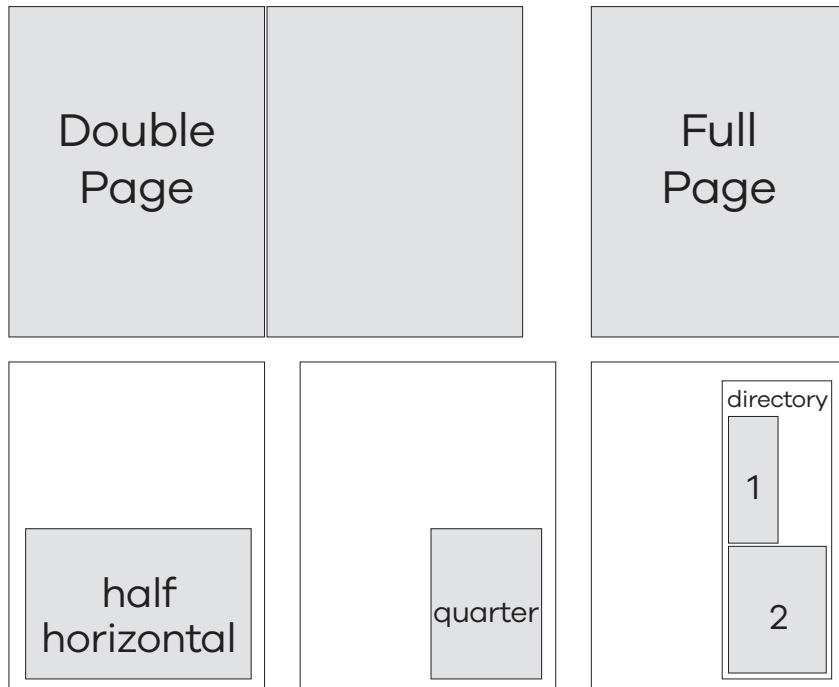

# Page Specifications

Size	Width (mm)	Height (mm)
Double page	444	297 + 3mm bleed
Full page	222	297 + 3mm bleed
Half horizontal	194	135.5
Half vertical	96	273
Quarter	96	135.5
directory #1	47	125
directory #2	99	125